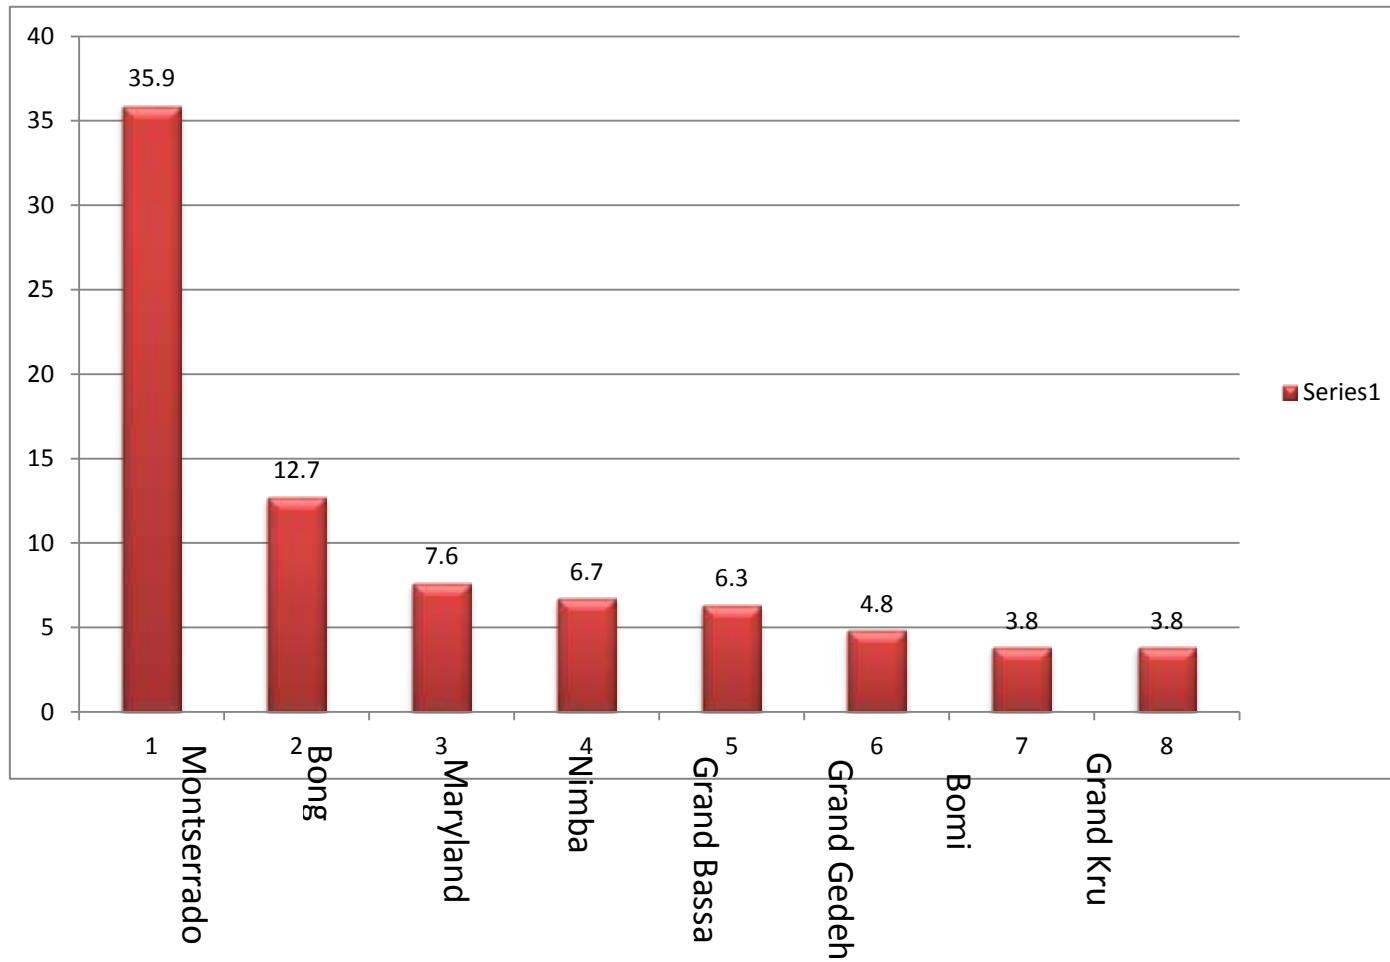

Abbreviations Key: Cty. = County, M =Male, FM= Female, Nat'l= National, & G= Grand, and Suggestors=Participants.

56,729 Total National Suggestions

Figure1.Graph.

About 18,424 suggestors (participants) from 15 counties and 73 electoral districts made written suggestions on CRC's suggestions' forms amounting to 56,729 suggestions. The Graph above depicts eight (8) of Liberia's fifteen (15) Counties which showed high percent (80.6%) of the national total. Montserrado County has 36% of the total national suggestions and is follow by Bong and Maryland counties with 10.3% and 9.3% respectively.

18,424 Total National Suggestors

Figure 2.Graph.

In this graph, Montserrado County again showed high percentage of 35.9% of the total national suggestors (18,424) followed by Bong, Maryland, and Nimba Counties with 12.7%, 7.6%, and 6.7% respectively. The eight counties depicted above have percentages amounting to 81.6% of the total national suggestors.