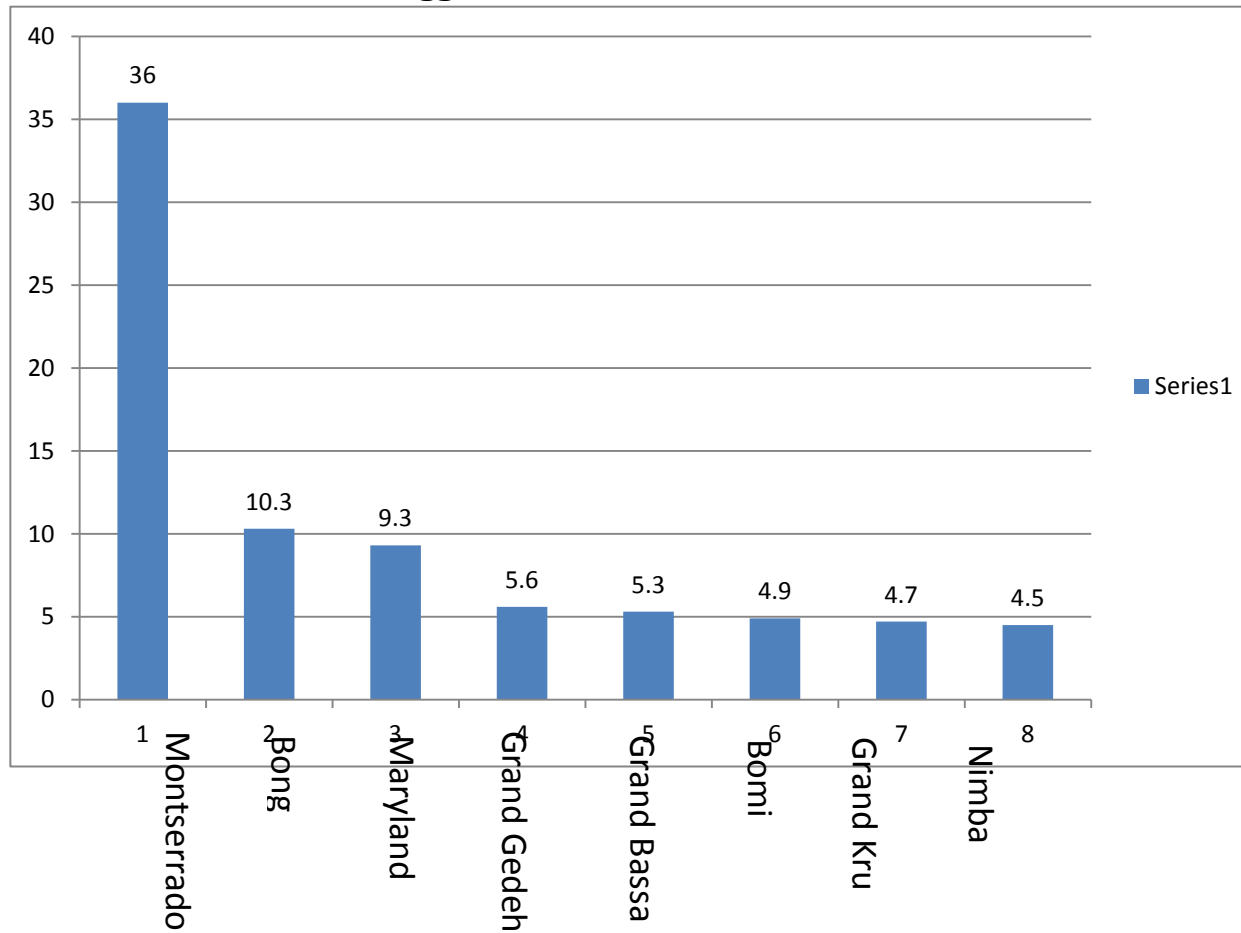

Abbreviations Key: Cty. = County, M =Male, FM= Female, Nat'l= National, & G= Grand, and Suggestors=Participants.

56,729 Total National Suggestions

Figure1.Graph.

About 18,424 suggestors (participants) from 15 counties and 73 electoral districts made written suggestions on CRC's suggestions' forms amounting to 56,729 suggestions. The Graph above depicts eight (8) of Liberia's fifteen (15) Counties which showed high percent (80.6%) of the national total. Montserrado County has 36% of the total national suggestions and is follow by Bong and Maryland counties with 10.3% and 9.3% respectively.

18,424 Total National Suggestors

Figure 2.Graph.

In this graph, Montserrado County again showed high percentage of 35.9% of the total national suggestors (18,424) followed by Bong, Maryland, and Nimba Counties with 12.7%, 7.6%, and 6.7% respectively. The eight counties depicted above have percentages amounting to 81.6% of the total national suggestors.